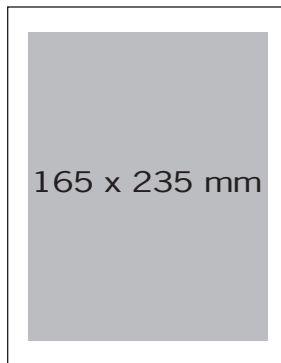

technical specs

PORSCHIST

1/1 PAGE
(no bleed)

2/1 PAGE (no bleed)

1/1 PAGE
(bleed +5mm)

2/1 PAGE (bleed +5mm)

Colors: CMYK
Page size: 210 x 275mm
Quantity: 4.000 ex. Antwerp • 4.000 ex. Limburg
Appears every 3 month: february/march • may/june • september/october • november/december