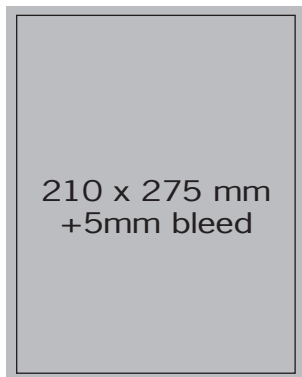

technical specs

PORSCHIST

1/1 PAGE
(no bleed)

2/1 PAGE (no bleed)

1/1 PAGE
(bleed +5mm)

2/1 PAGE (bleed +5mm)

Colors: CMYK
Page size: 210 x 275mm
Quantity: 4.000 ex. Antwerp • 4.000 ex. Limburg
Appears every 3 month: february/march • may/june • september/october • november/december