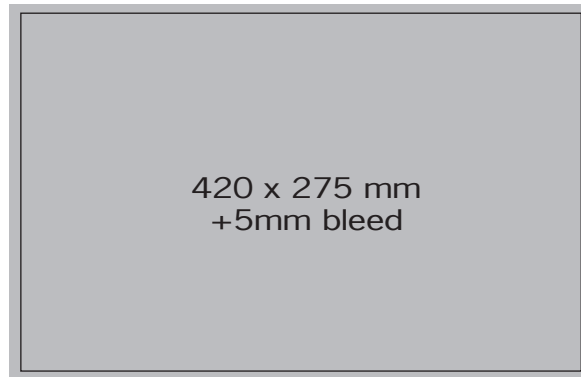

technical specs

PORSCHIST

1/1 PAGE
(no bleed)

2/1 PAGE (no bleed)

1/1 PAGE
(bleed +5mm)

2/1 PAGE (bleed +5mm)

Colors: CMYK
Page size: 210 x 275mm
Quantity: 4.000 ex. Antwerp • 4.000 ex. Limburg
Appears every 3 month: february/march • may/june • september/october • november/december