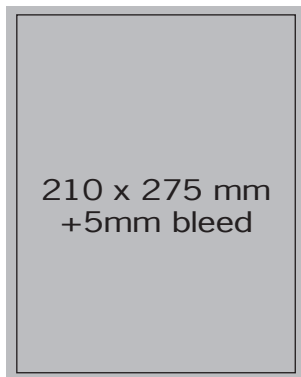

## PORSCHIST

1/1 PAGE  
(no bleed)

2/1 PAGE (no bleed)

1/1 PAGE  
(bleed +5mm)

2/1 PAGE (bleed +5mm)

Colors:

Page size:

Quantity: