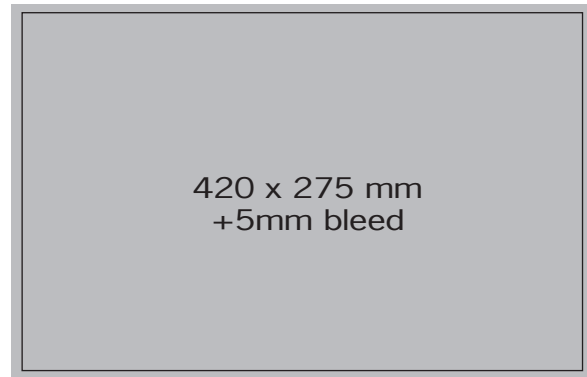

## PORSCHIST

1/1 PAGE  
(no bleed)

2/1 PAGE (no bleed)

1/1 PAGE  
(bleed +5mm)

2/1 PAGE (bleed +5mm)

Colors:

Page size:

Quantity: